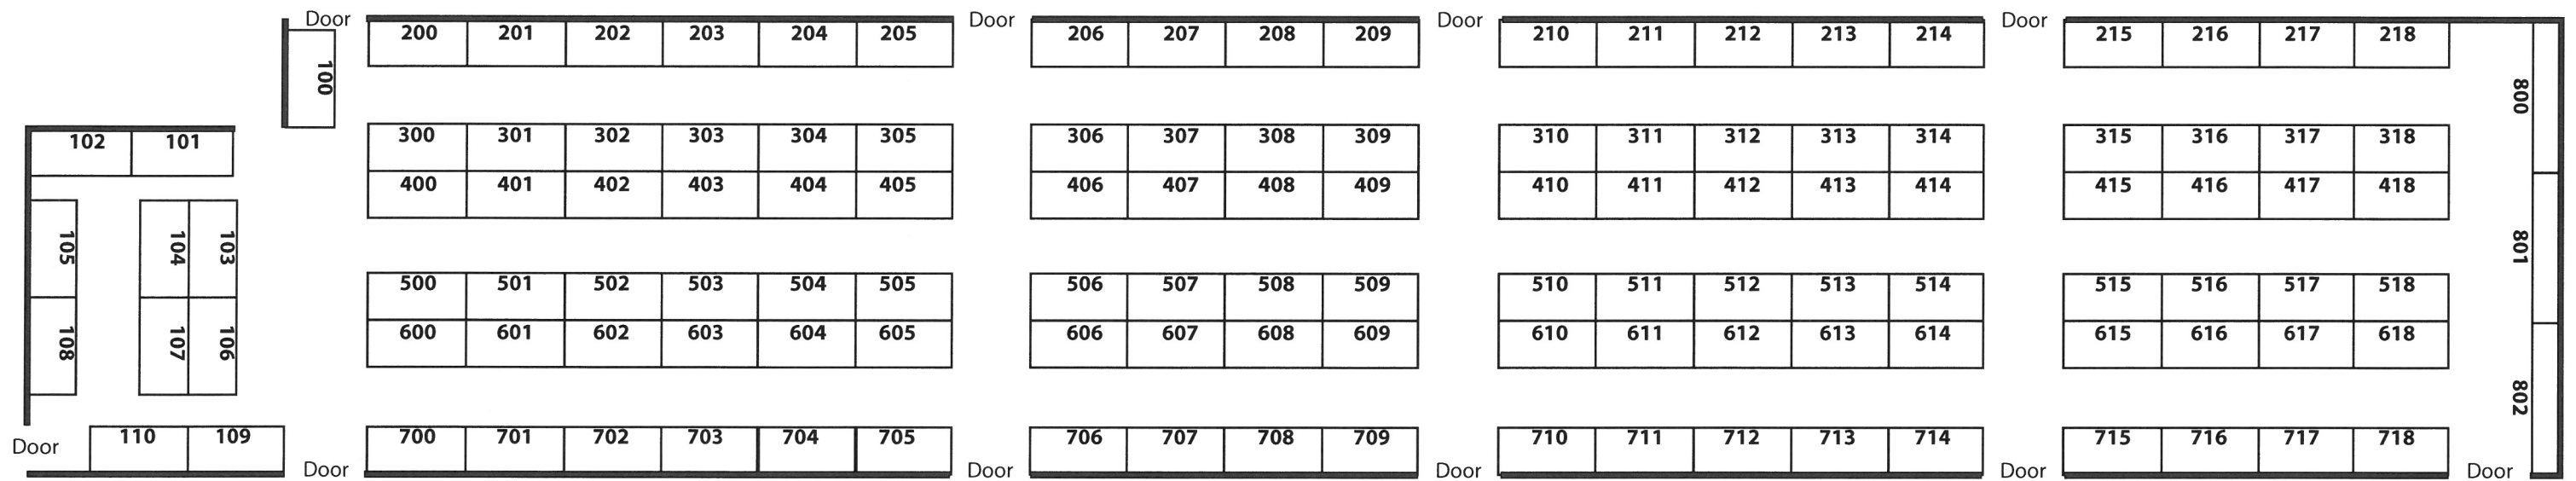

Shelter House (Barn)

April 2022

Midway

Spaces approx. 21'x10'