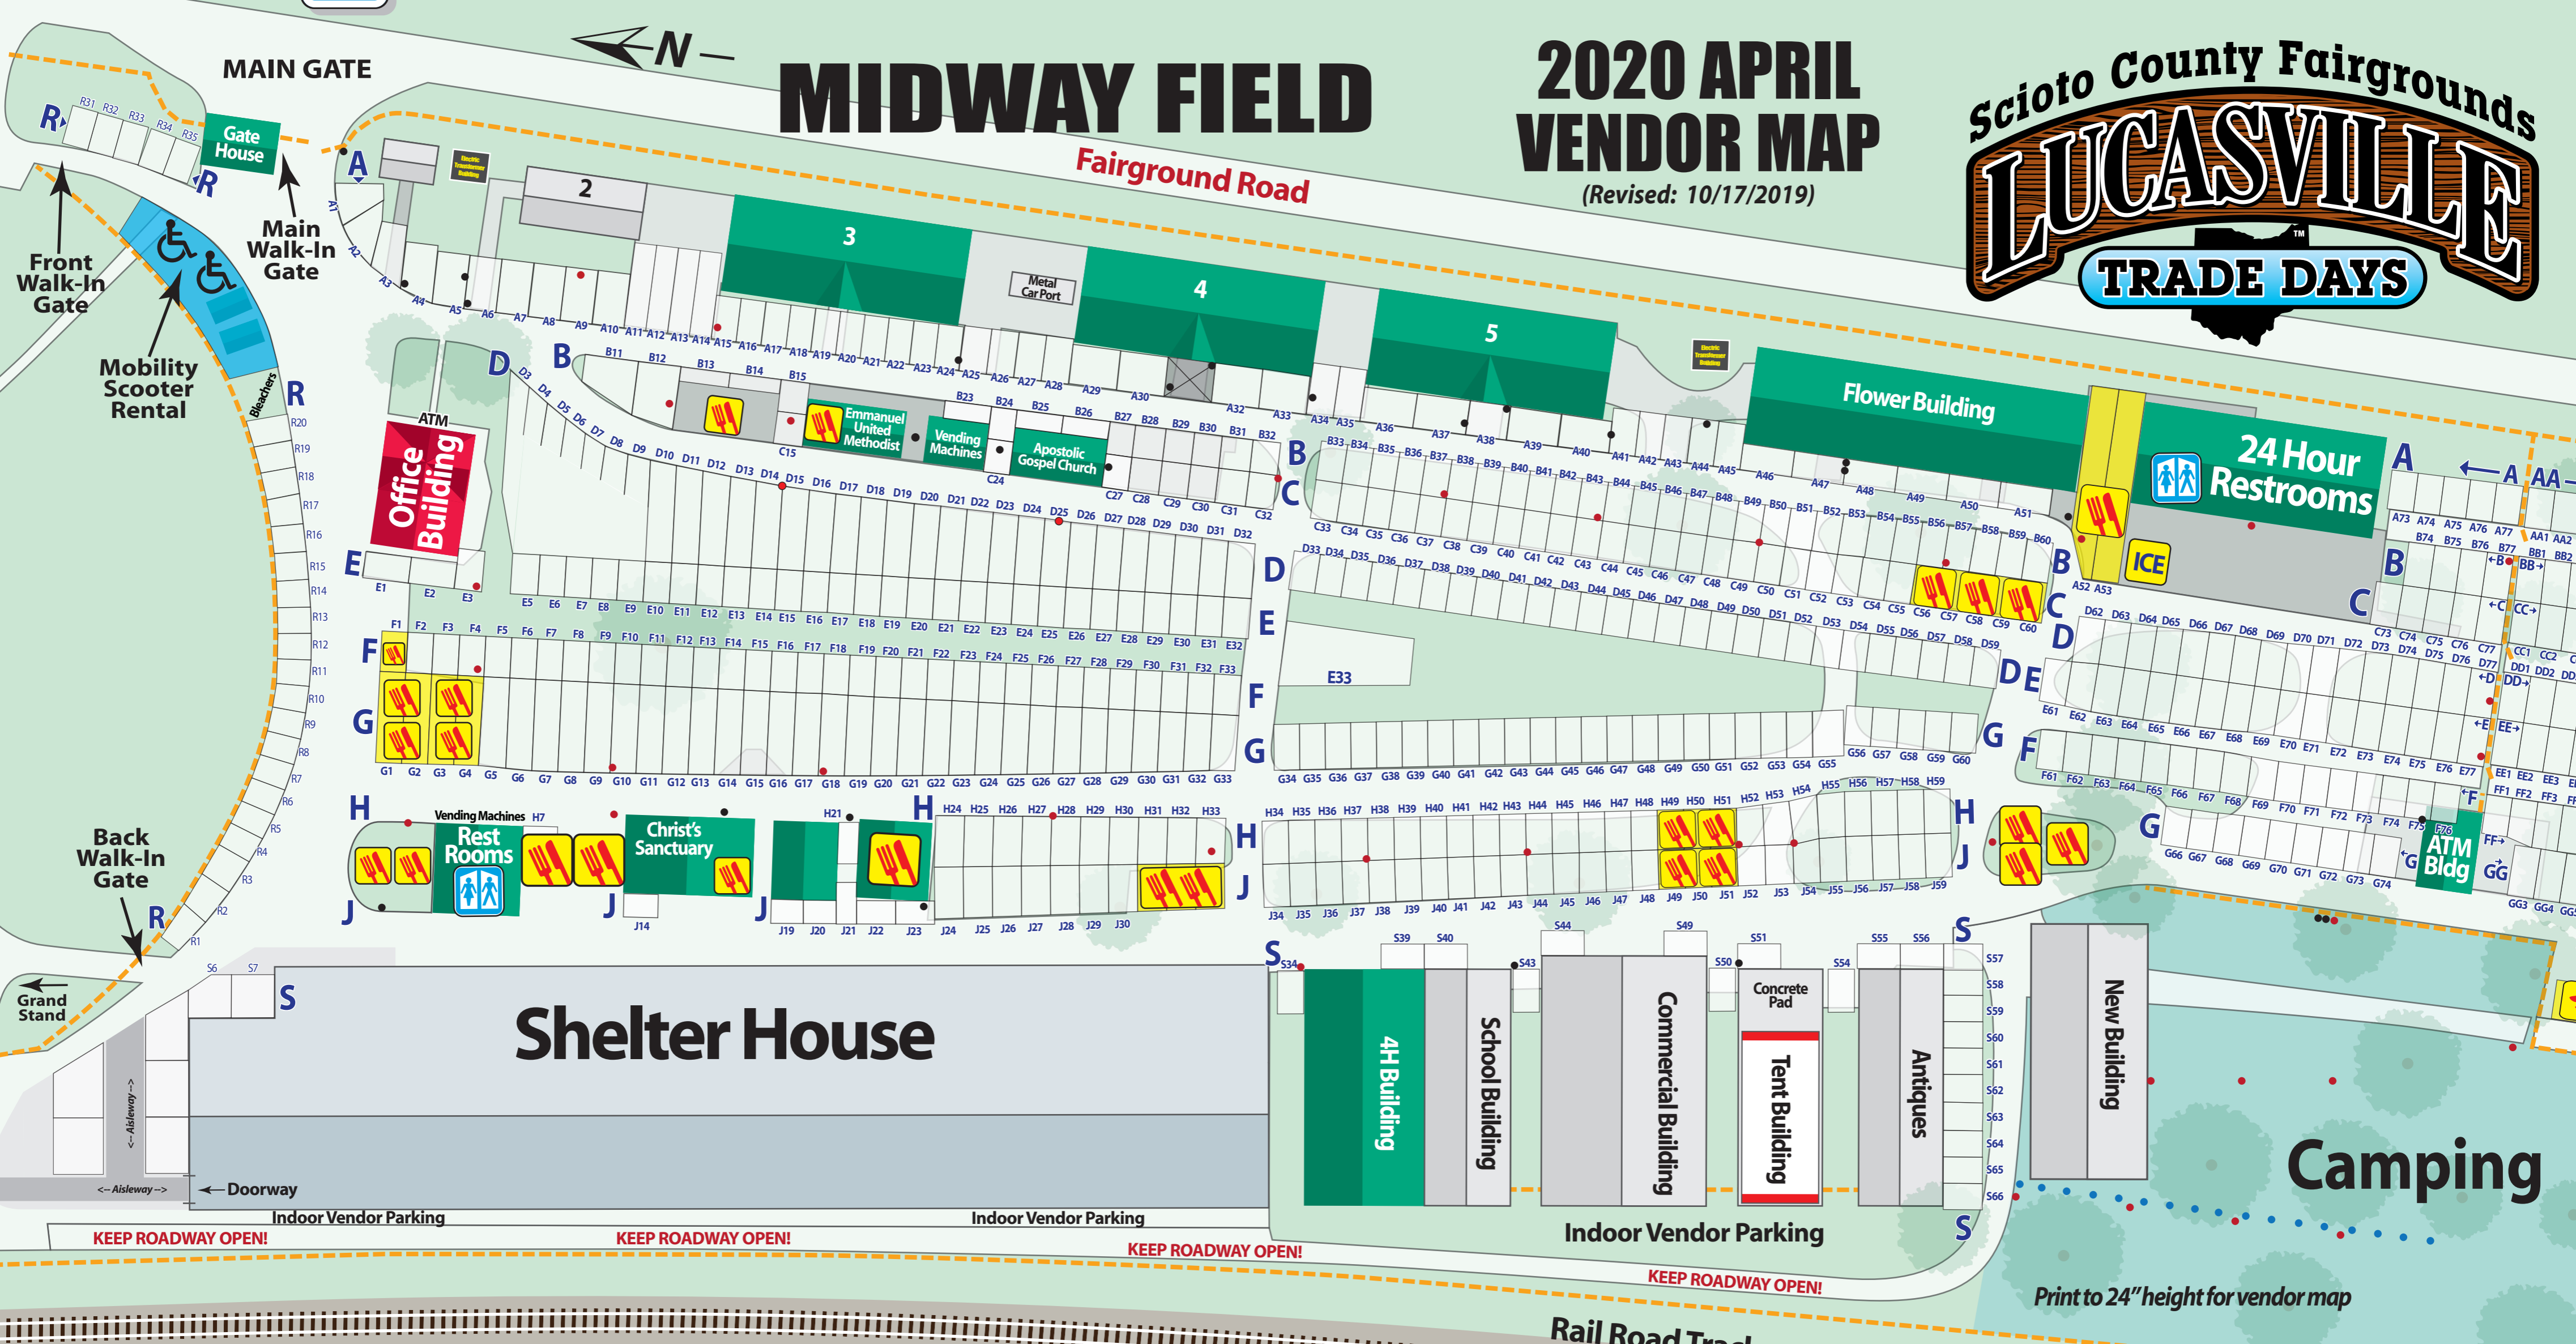

MIDWAY FIELD

2020 APRIL VENDOR MAP

(Revised: 10/17/2019)

MAIN GATE

Fairground Road

Front Walk-In Gate

Main Walk-In Gate

Mobility Scooter Rental

Back Walk-In Gate

Grand Stand

Shelter House

Camping

KEEP ROADWAY OPEN!

KEEP ROADWAY OPEN!

KEEP ROADWAY OPEN!

KEEP ROADWAY OPEN!

Print to 24" height for vendor map

Rail Road Track